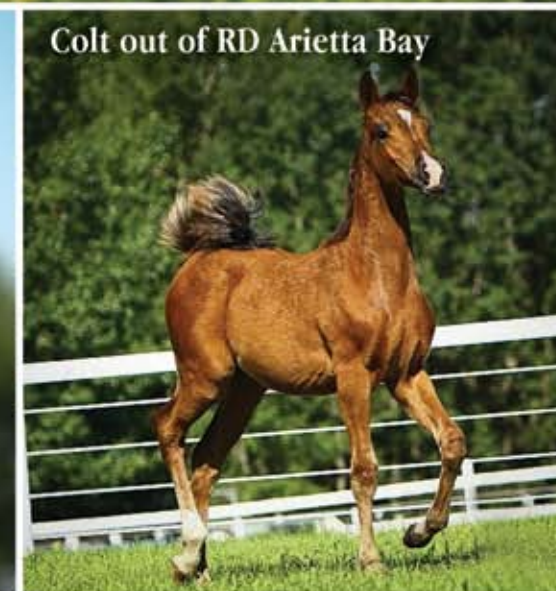

BEY AMBITION

*His Foals
have arrived*

Colt out of
NW Siena Psyche

© All Images by  TEX KAM
Design by Guto Penteadó

Filly out of
NW Siena Psyche

Colt out of Mi Morena

Colt out of RD Arietta Bay

Filly out of
RD Falcons Fanci

Colt out of TF Falcons Imprint

Filly out of Enchanteress

Filly out of HL Infatuation

Colt out of Splash of Gold
*Half Arabian

*Rae-Dawn
Arabians*

SASKATOON, SK CANADA
SCOTTSDALE, AZ U.S.A.
WWW.RDARABIANS.COM